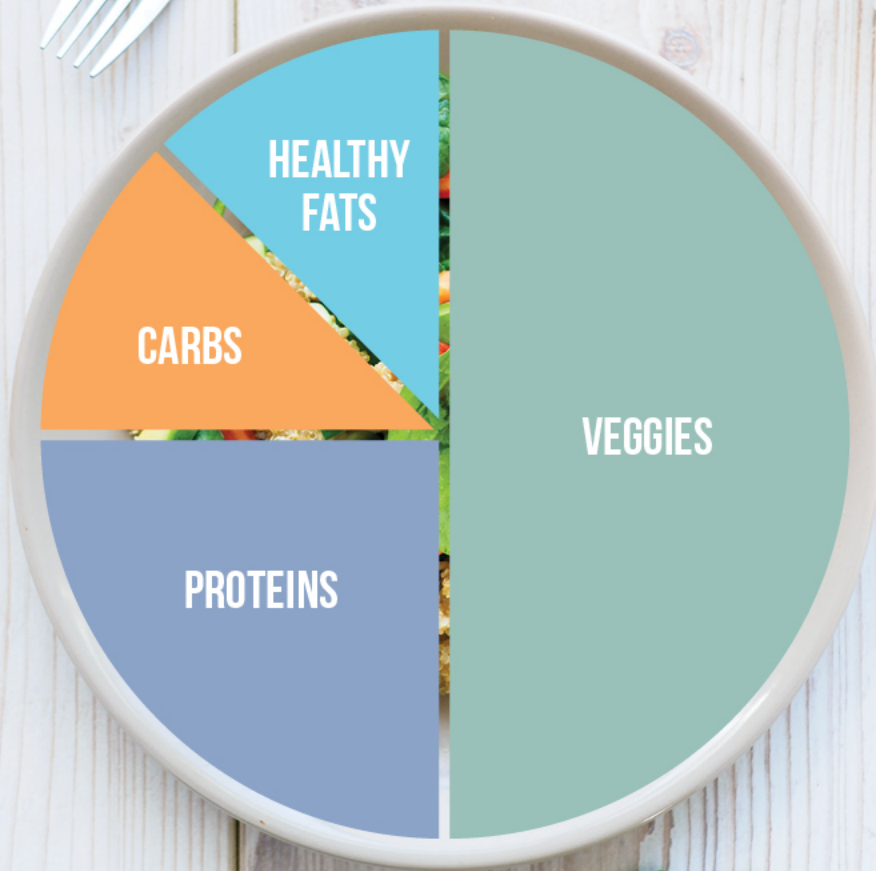

**STEP 3:** Get moving

**STEP 4:** Be mindful

**STEP 5:** Rest well

**STEP 6:** Track your goals

# MEAL PLANNING

**VEGETABLES:**  $\frac{1}{2}$  of your plate – choose non-starchy options like greens, broccoli, asparagus

**LEAN PROTEINS:**  $\frac{1}{4}$  of your plate – choose options like beans and lentils or non-vegan, lean protein choices such as wild fish, chicken, turkey, or beef

**NUTRIENT-RICH CARBS:**  $\frac{1}{8}$  of your plate – choose options like brown rice, quinoa, sweet potatoes

**HEALTHY FATS:**  $\frac{1}{8}$  of your plate – choose options like seeds and nuts, nut butters or oils, olive oil, avocado